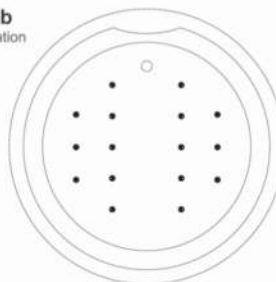

Air Kit is installed in tub before shipment

INSIDE TUB VIEW - WILL VARY BY TUB DESIGN

Air Jet

Remote

Oval bathtub
Sample jet configuration

with end drain

with center drain

Rectangular bathtub
Sample jet configuration

with end drain

with center drain

Round bathtub
Sample jet configuration

These diagrams are general representations.
Jet placement may vary dependent on tub shape

Features:

(16) Maxi Air Jets

Elbows for air jets