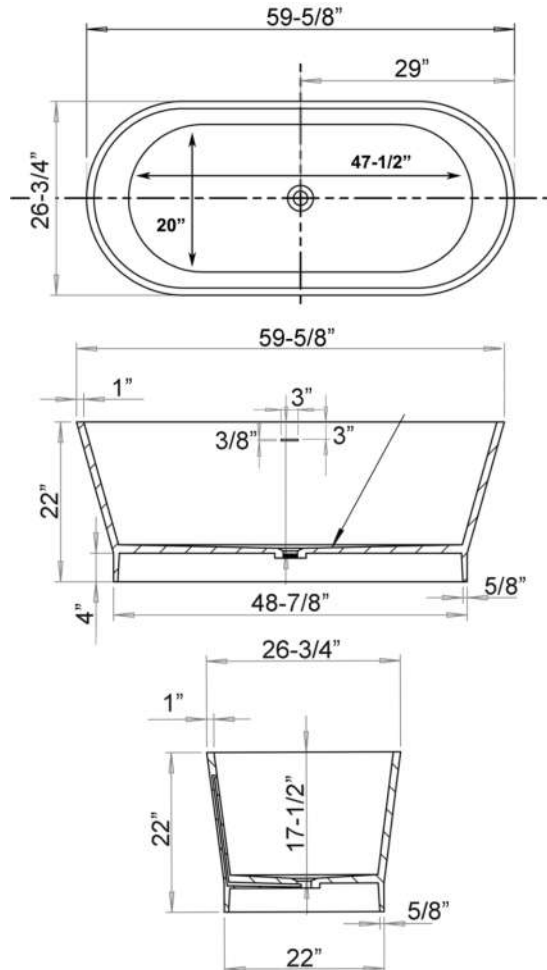

Tub Colors:

WH Matte white
WHGL Gloss White

Dimensions of fixture are nominal and specifications subject to change without notice.