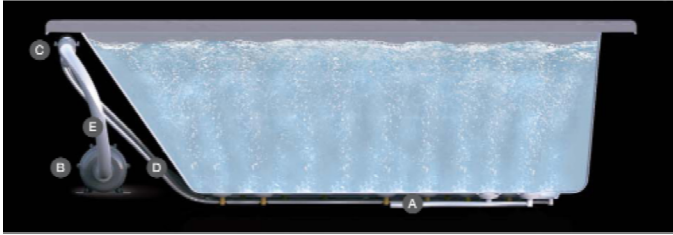

(Air jet configuration if system is added, more info on page 2.)

Features:

- ▶ Poly-resin blend is the same color throughout
- ▶ 1" thick at rim
- ▶ Available in Matte or Gloss finish
- ▶ No faucet holes
- ▶ Angle slope of tub: 74°
- ▶ Built-in overflow slot
- ▶ Includes white pop-up drain
- ▶ Tub is thoroughly inspected before shipment
- ▶ **New:** Air jet system now available, more info on page 2

Tub Colors:

WH Matte white
WHGL Gloss White

Dimensions of fixture are nominal and specifications subject to change without notice.

BATHTUB AIR JET KIT

Cat. No.
AIR KIT 1, AIR KIT 2

- A** AIR JET - Bottom air jets for maximum bubble action.
- B** BLOWER - The heart of the massage system.
- C** MANIFOLD - Double back flow security prevention device.
- D** FLEXIBLE PVC HOISING - IAPMO certified.
- E** MAIN AIR INTAKE HOSE - High temperature and pressure resistant.

Features:

- ▶ 750 Watt blower motor operates system
- ▶ 300 Watt air heater warms air
- ▶ System powered by 120V
- ▶ 16 brass air jets placed in bottom of tub
- ▶ Each air jet has 24 holes
- ▶ Air jet caps available in white (AIR KIT 1) or black (AIR KIT 2)
- ▶ Includes 1 1/4" x 3' main air hose plus 1 1/4" x 9' extension hose
- ▶ Automatic system purge after each use
- ▶ Automatic safety timer turns off system after 20 minutes
- ▶ Includes water tight remote control
- ▶ Compatible with most acrylic, copper and resin tubs with no feet
- ▶ Not available with cast iron tubs or tubs with feet

Air Kit is installed in tub before shipment

INSIDE TUB VIEW - WILL VARY BY TUB DESIGN

Air Jet

Remote

Oval bathtub
Sample jet configuration

with end drain

with center drain

Rectangular bathtub
Sample jet configuration